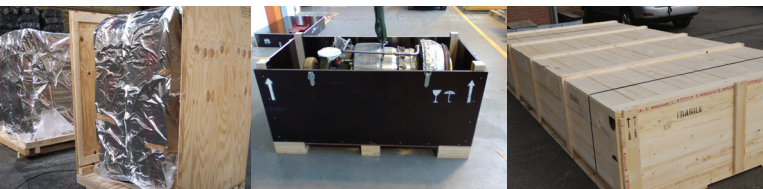

allpack international

Brussels Airport

NEW
at Brucargo

Handling & Packing of
- industrial equipment
- artwork
- dangerous goods

Cases, crates & pallets

Regulated agent

IPPC listed

**Restricted commodity handling
(IATA, IMO, ADR, RID, ...)**

Express packing services

**allpack
international**
Brussels Airport

Building 736 - 1931 Brucargo (Zaventem)
 Tel +32 (0) 2 252 58 91 - Fax +32 (0) 2 252 67 81
 brucargo@allpackinternational.com
 Quieps industrial packing NV,
 a division of Allpack International
 www.allpackinternational.com